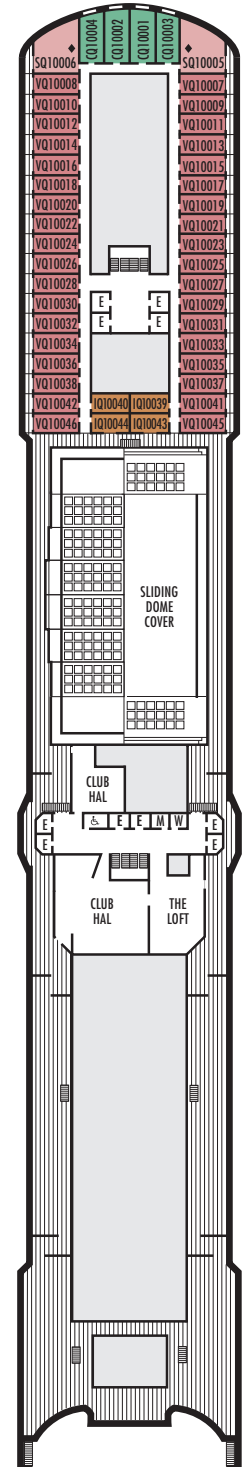

VERANDAH SPA SUITES

SQ

Neptune Spa Suites: 2 lower beds convertible to 1 king-size bed, bathroom with dual-sink vanity, full-size whirlpool bath & shower & additional shower stall, large sitting area, dressing room, private verandah, 1 sofa bed for 2 persons, floor-to-ceiling windows. Approximately 506–590 sq. ft. including verandah.

VERANDAH SPA STATEROOMS

VQ

Verandah Spa: 2 lower beds convertible to 1 queen-size bed, bathtub & shower, sitting area, private verandah, floor-to-ceiling windows. Approximately 213–379 sq. ft. including verandah.

OCEAN-VIEW SPA STATEROOMS

CQ

Large Ocean-view Spa: 2 lower beds convertible to 1 queen-size bed, bathtub & shower. Approximately 169–267 sq. ft.

INTERIOR SPA STATEROOMS

IQ

Large Interior Spa: 2 lower beds convertible to 1 queen-size bed, shower. Staterooms IQ10043 and IQ10044 have fully obstructed views. Approximately 141–284 sq. ft.