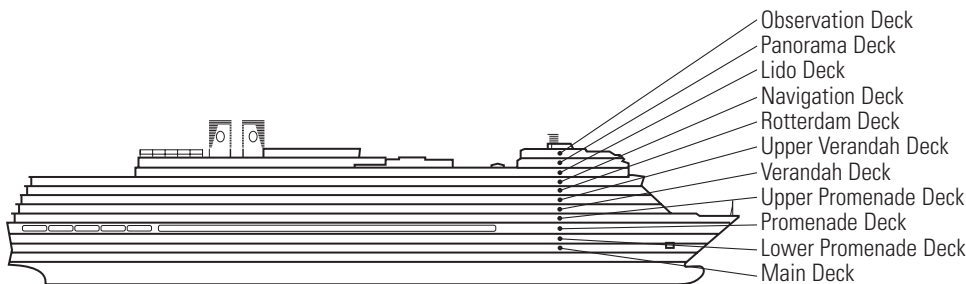

L
Standard: 2 lower beds convertible to 1 queen-size bed, shower.
Approximately 141–284 sq. ft.

EFFECTIVE AFTER OCT 29, 2017
MS NIEUW
AMSTERDAM

DECK PLANS & STATEROOMS

The deck plans are color-coded by category of stateroom, and the category letter precedes the stateroom number in each room. All staterooms are equipped with interactive LED television with On Demand movies, programming and multichannel music; mini-bar; mini-safe; data port; telephone.