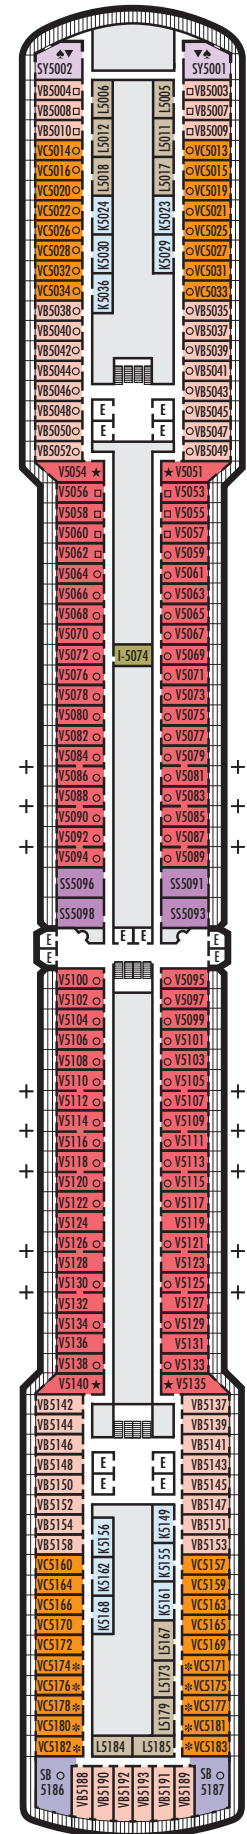

VERANDAH SUITES

SB
Neptune Suites: 2 lower beds convertible to 1 king-size bed, bathroom with dual-sink vanity, full-size whirlpool bath & shower & additional shower stall, large sitting area, dressing room, private verandah, 1 sofa bed for 2 persons, floor-to-ceiling windows.
Approximately 506–590 sq. ft. including verandah.

SS SY
Signature Suites: 2 lower beds convertible to 1 queen-size bed, bathroom with dual-sink vanity, full-size whirlpool bath & shower & additional shower stall, large sitting area, private verandah, 1 sofa bed for 1 person, floor-to-ceiling windows.
Approximately 273–456 sq. ft. including verandah.

VERANDAH STATEROOMS

V VB VC
Verandah: 2 lower beds convertible to 1 queen-size bed, bathtub & shower, sitting area, private verandah, floor-to-ceiling windows.
Approximately 213–379 sq. ft. including verandah.

INTERIOR STATEROOMS

I
Large: 2 lower beds convertible to 1 queen-size bed, shower.
Approximately 141–284 sq. ft.

K
Large or Standard: 2 lower beds convertible to 1 queen-size bed, shower.
Approximately 141–284 sq. ft.

L
Standard: 2 lower beds convertible to 1 queen-size bed, shower.
Approximately 141–284 sq. ft.