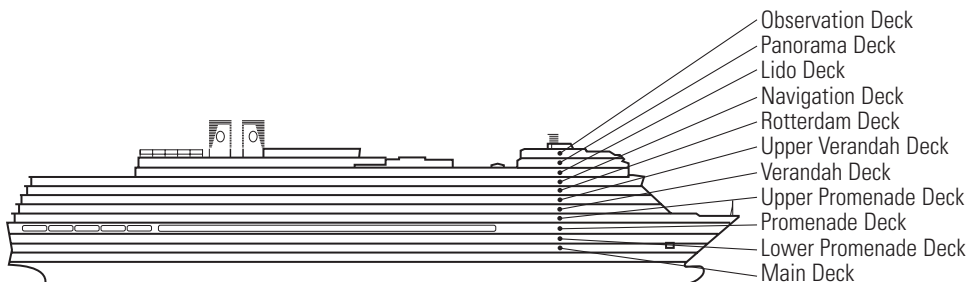

SA SB
Neptune Suites: 2 lower beds convertible to 1 king-size bed, bathroom with dual-sink vanity, full-size whirlpool bath & shower & additional shower stall, large sitting area, dressing room, private verandah, 1 sofa bed for 2 persons, floor-to-ceiling windows.
Approximately 506–590 sq. ft. including verandah.

SY
Signature Suites: 2 lower beds convertible to 1 queen-size bed, bathroom with dual-sink vanity, full-size whirlpool bath & shower & additional shower stall, large sitting area, private verandah, 1 sofa bed for 1 person, floor-to-ceiling windows.
Approximately 273–456 sq. ft. including verandah.

VERANDAH STATEROOMS

VB VD VE
Verandah: 2 lower beds convertible to 1 queen-size bed, bathtub & shower, sitting area, private verandah, floor-to-ceiling windows.
Approximately 213–379 sq. ft. including verandah.

INTERIOR STATEROOMS

I
Large: 2 lower beds convertible to 1 queen-size bed, shower.
Approximately 141–284 sq. ft.

L M
Standard: 2 lower beds convertible to 1 queen-size bed, shower.
Approximately 141–284 sq. ft.