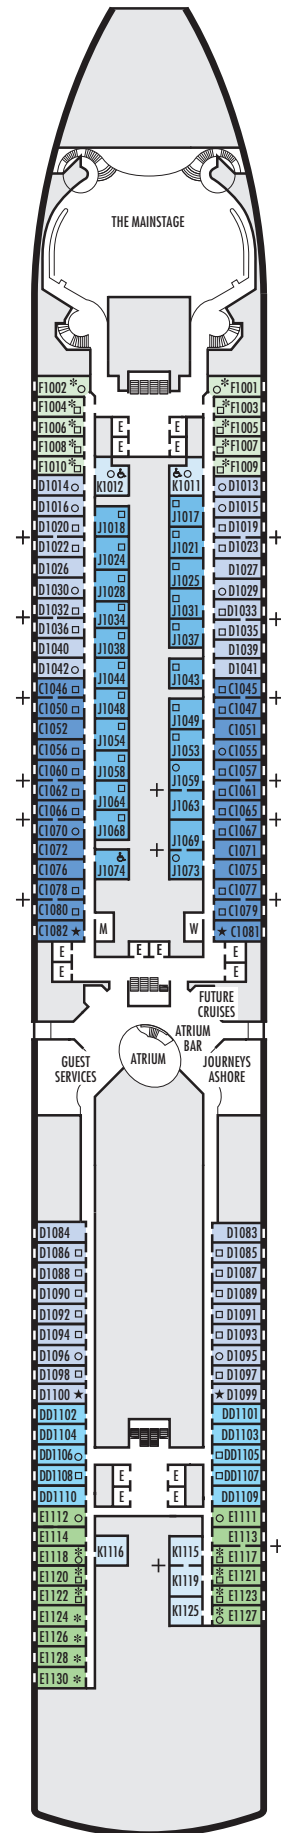

DECK 1—MAIN DECK
Staterooms 1001–1130