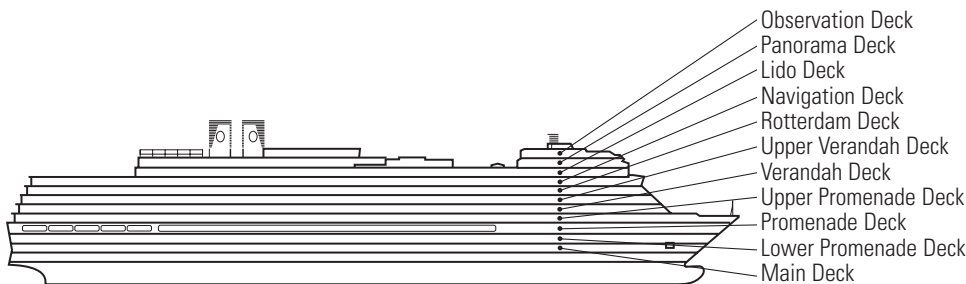

DECK 1—MAIN DECK
Staterooms 1001–1130

EFFECTIVE AFTER OCT 29, 2017
**MS NIEUW
AMSTERDAM**

DECK PLANS & STATEROOMS

The deck plans are color-coded by category of stateroom, and the category letter precedes the stateroom number in each room. All staterooms are equipped with interactive LED television with On Demand movies, programming and multichannel music; mini-bar; mini-safe; data port; telephone.