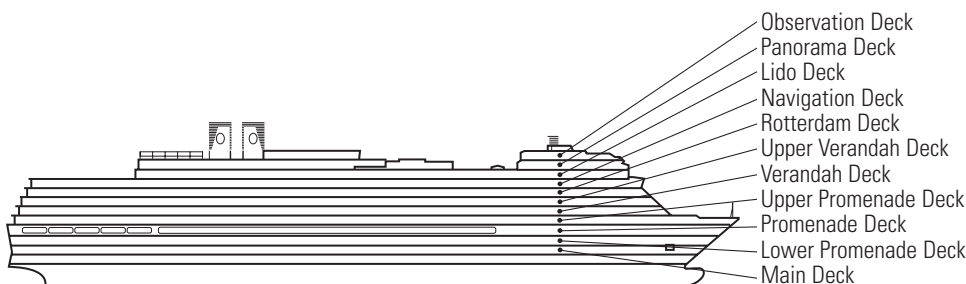

DECK PLANS & STATEROOMS

The deck plans are color-coded by category of stateroom, and the category letter precedes the stateroom number in each room. All staterooms are equipped with interactive LED television with On Demand movies, programming and multichannel music; mini-bar; mini-safe; data port; telephone.

Important Note: Not all staterooms within each category have the same furniture configuration and/or facilities. Appropriate symbols within the rooms on the deck plans describe differences from the stateroom descriptions below.

All information is subject to change.

STATEROOM SYMBOL LEGEND

- Quad (2 lower beds, 1 sofa bed, 1 upper)
- Triple (2 lower beds, 1 sofa bed)
- △ Partial sea view
- × Fully obstructed view
- + Connecting rooms
- Shower only
- ♣ Single sink vanity
- Staterooms have solid steel verandah railings instead of clear-view Plexiglas® railings
- ♿ Staterooms I-8033, VB6002, VB6001, J1074, K1012 & K1011 are fully accessible, roll-in shower only
- ▼ Suites SA7058 & SA7057 are fully accessible with single side approach to the bed, bathtub and roll-in shower. Suites SY5002 & SY5001 are fully accessible with single side approach to the bed, roll-in shower only.
- ★ Staterooms VA8119, VA8116, VA8026, VA8025, V6052, V6049, V5140, V5135, V5054, V5051, VA4134, VA4131, H4092, H4089, VA4052, VA4051, D1100, D1099, C1082 & C1081 are ambulatory accessible, roll-in shower only