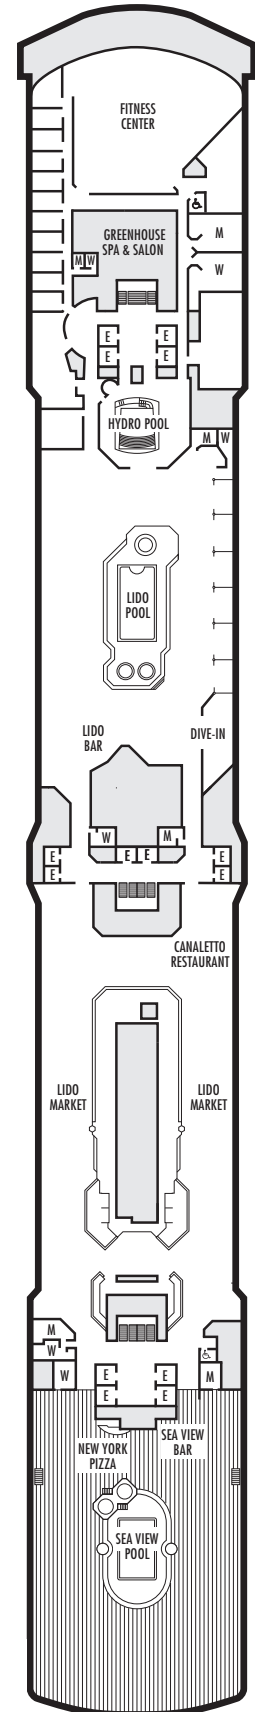

DECK PLANS & STATEROOMS

The deck plans are color-coded by category of stateroom, and the category letter precedes the stateroom number in each room. All staterooms are equipped with interactive LED television with On Demand movies, programming and multichannel music; mini-bar; mini-safe; data port; telephone.

Important Note: Not all staterooms within each category have the same furniture configuration and/or facilities. Appropriate symbols within the rooms on the deck plans describe differences from the stateroom descriptions below.

All information is subject to change.

STATEROOM SYMBOL LEGEND

- Quad (2 lower beds, 1 sofa bed, 1 upper)
- Triple (2 lower beds, 1 sofa bed)
- △ Partial sea view
- × Fully obstructed view
- + Connecting rooms
- Shower only
- ♣ Single sink vanity
- Staterooms have solid steel verandah railings instead of clear-view Plexiglas® railings
- ♿ Staterooms I-8033, VB6002, VB6001, J1074, K1012 & K1011 are fully accessible, roll-in shower only
- ▼ Suites SA7058 & SA7057 are fully accessible with single side approach to the bed, bathtub and roll-in shower. Suites SY5002 & SY5001 are fully accessible with single side approach to the bed, roll-in shower only.
- ★ Staterooms VA8119, VA8116, VA8026, VA8025, V6052, V6049, V5140, V5135, V5054, V5051, VA4134, VA4131, H4092, H4089, VA4052, VA4051, D1100, D1099, C1082 & C1081 are ambulatory accessible, roll-in shower only