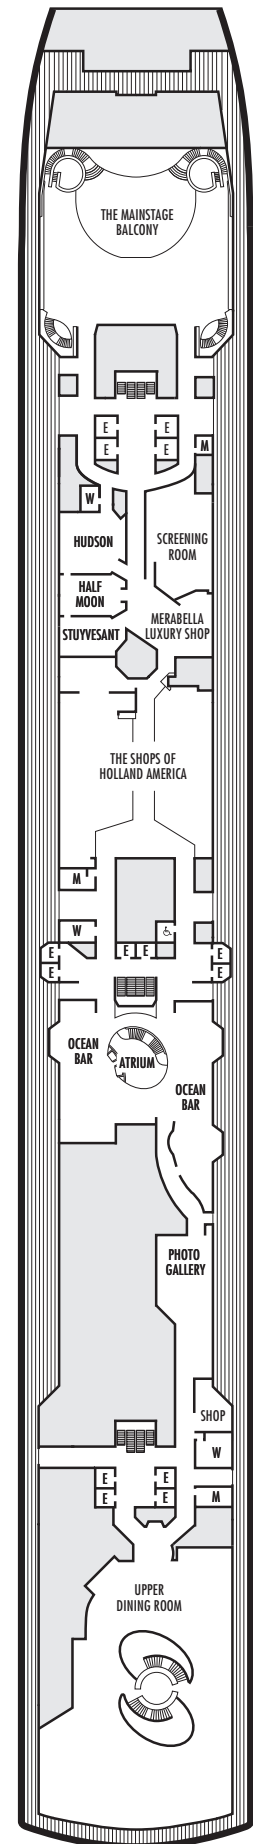

DECK PLANS & STATEROOMS

The deck plans are color-coded by category of stateroom, and the category letter precedes the stateroom number in each room. All staterooms are equipped with interactive LED television with On Demand movies, programming and multichannel music; mini-bar; mini-safe; data port; telephone.

Important Note: Not all staterooms within each category have the same furniture configuration and/or facilities. Appropriate symbols within the rooms on the deck plans describe differences from the stateroom descriptions below.

All information is subject to change.

STATEROOM SYMBOL LEGEND

- Quad (2 lower beds, 1 sofa bed, 1 upper)
- Triple (2 lower beds, 1 sofa bed)
- △ Partial sea view
- × Fully obstructed view
- + Connecting rooms
- Shower only
- ♣ Single sink vanity
- Staterooms have solid steel verandah railings instead of clear-view Plexiglas® railings
- ♿ Staterooms I-8033, VB6002, VB6001, J1074, K1012 & K1011 are fully accessible, roll-in shower only
- ▼ Suites SA7058 & SA7057 are fully accessible with single side approach to the bed, bathtub and roll-in shower. Suites SY5002 & SY5001 are fully accessible with single side approach to the bed, roll-in shower only.
- ★ Staterooms VA8119, VA8116, VA8026, VA8025, V6052, V6049, V5140, V5135, V5054, V5051, VA4134, VA4131, H4092, H4089, VA4052, VA4051, D1100, D1099, C1082 & C1081 are ambulatory accessible, roll-in shower only