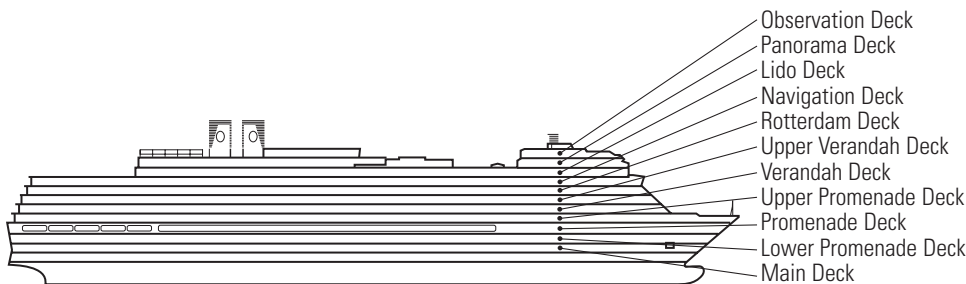

VERANDAH SUITES

SB
Neptune Suites: 2 lower beds convertible to 1 king-size bed, bathroom with dual-sink vanity, full-size whirlpool bath & shower & additional shower stall, large sitting area, dressing room, private verandah, 1 sofa bed for 2 persons, floor-to-ceiling windows.
Approximately 506–590 sq. ft. including verandah.

VERANDAH STATEROOMS

VA VB VC VE VF VH
Verandah: 2 lower beds convertible to 1 queen-size bed, bathtub & shower, sitting area, private verandah, floor-to-ceiling windows.
Approximately 213–379 sq. ft. including verandah.

OCEAN-VIEW STATEROOMS

G H HH
Large: 2 lower beds convertible to 1 queen-size bed, bathtub & shower. All G-category staterooms have partial sea views. All H- & HH-category staterooms have fully obstructed views.
Approximately 169–267 sq. ft.

INTERIOR STATEROOMS

I
Large: 2 lower beds convertible to 1 queen-size bed, shower.
Approximately 141–284 sq. ft.

K
Large or Standard: 2 lower beds convertible to 1 queen-size bed, shower.
Approximately 141–284 sq. ft.

L N
Standard: 2 lower beds convertible to 1 queen-size bed, shower.
Approximately 141–284 sq. ft.

DECK 4—UPPER PROMENADE DECK
Staterooms 4001–4189