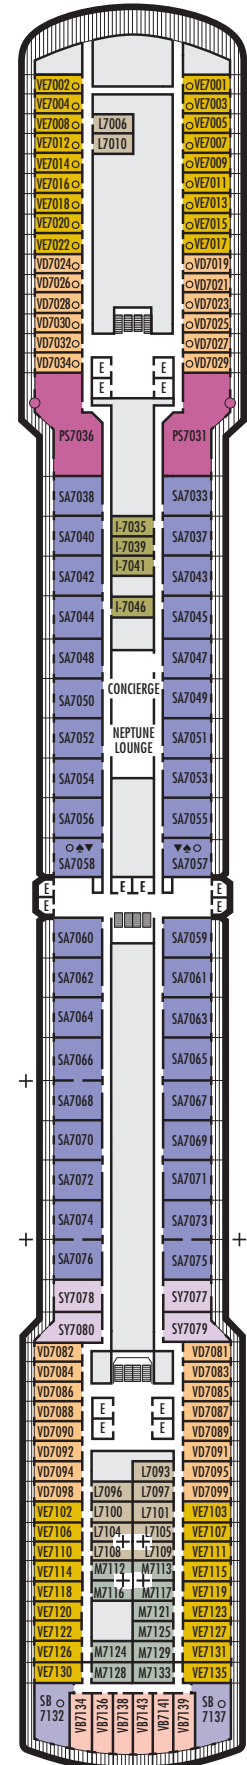

SA SB
Neptune Suites: 2 lower beds convertible to 1 king-size bed, bathroom with dual-sink vanity, full-size whirlpool bath & shower & additional shower stall, large sitting area, dressing room, private verandah, 1 sofa bed for 2 persons, floor-to-ceiling windows.
Approximately 506–590 sq. ft. including verandah.

SY
Signature Suites: 2 lower beds convertible to 1 queen-size bed, bathroom with dual-sink vanity, full-size whirlpool bath & shower & additional shower stall, large sitting area, private verandah, 1 sofa bed for 1 person, floor-to-ceiling windows.
Approximately 273–456 sq. ft. including verandah.

VERANDAH STATEROOMS

VB VD VE
Verandah: 2 lower beds convertible to 1 queen-size bed, bathtub & shower, sitting area, private verandah, floor-to-ceiling windows.
Approximately 213–379 sq. ft. including verandah.

INTERIOR STATEROOMS

I
Large: 2 lower beds convertible to 1 queen-size bed, shower.
Approximately 141–284 sq. ft.

L M
Standard: 2 lower beds convertible to 1 queen-size bed, shower.
Approximately 141–284 sq. ft.