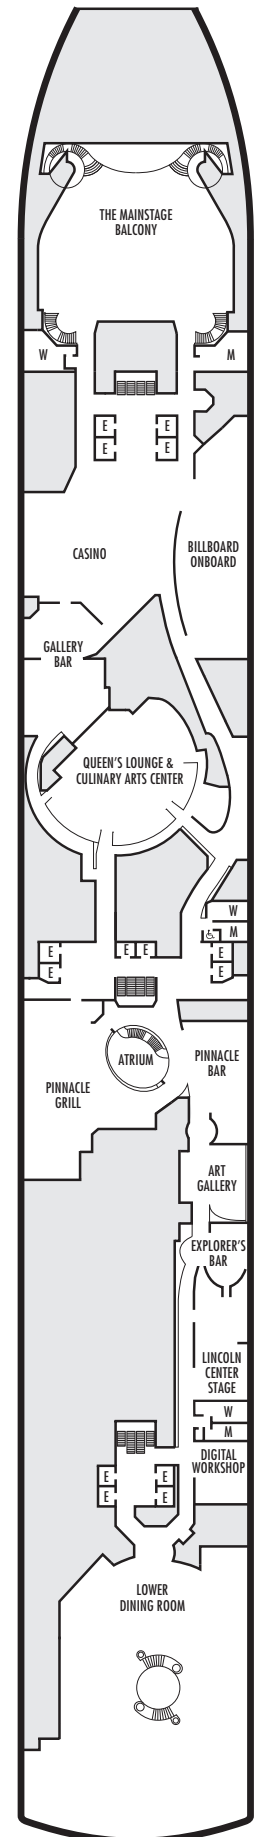

DECK PLANS & STATEROOMS

The deck plans are color-coded by category of stateroom, and the category letter precedes the stateroom number in each room. All staterooms are equipped with interactive LED television with On Demand movies, programming and multichannel music; mini-bar; mini-safe; data port; telephone.

Important Note: Not all staterooms within each category have the same furniture configuration and/or facilities. Appropriate symbols within the rooms on the deck plans describe differences from the stateroom descriptions below.

All information is subject to change.

STATEROOM SYMBOL LEGEND

- Quad (2 lower beds, 1 sofa bed, 1 upper)
- Triple (2 lower beds, 1 sofa bed)
- △ Partial sea view
- × Fully obstructed view
- + Connecting rooms
- Shower only
- ♣ Single sink vanity
- Staterooms have solid steel verandah railings instead of clear-view Plexiglas® railings
- ♿ Staterooms I-8033, VB6002, VB6001, J1074, K1012 & K1011 are fully accessible, roll-in shower only
- ▼ Suites SA7058 & SA7057 are fully accessible with single side approach to the bed, bathtub and roll-in shower. Suites SY5002 & SY5001 are fully accessible with single side approach to the bed, roll-in shower only.
- ★ Staterooms VA8119, VA8116, VA8026, VA8025, V6052, V6049, V5140, V5135, V5054, V5051, VA4134, VA4131, H4092, H4089, VA4052, VA4051, D1100, D1099, C1082 & C1081 are ambulatory accessible, roll-in shower only