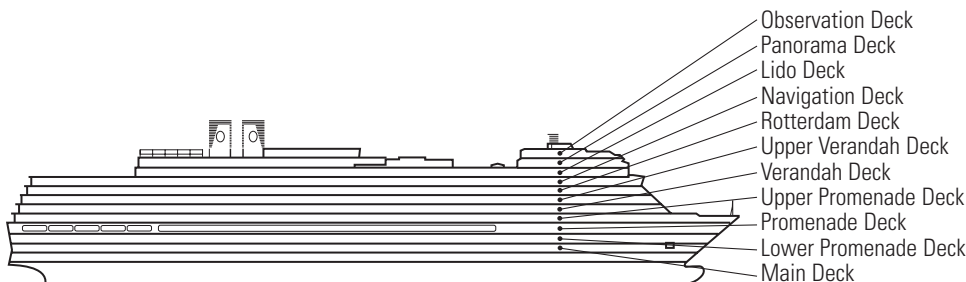

VERANDAH SUITES

SB
Neptune Suites: 2 lower beds convertible to 1 king-size bed, bathroom with dual-sink vanity, full-size whirlpool bath & shower & additional shower stall, large sitting area, dressing room, private verandah, 1 sofa bed for 2 persons, floor-to-ceiling windows.
Approximately 506–590 sq. ft. including verandah.

VERANDAH STATEROOMS

VA **VC** **VE** **VF**
Verandah: 2 lower beds convertible to 1 queen-size bed, bathtub & shower, sitting area, private verandah, floor-to-ceiling windows.
Approximately 213–379 sq. ft. including verandah.

INTERIOR STATEROOMS

I
Large: 2 lower beds convertible to 1 queen-size bed, shower.
Approximately 141–284 sq. ft.

MM
Standard: 2 lower beds convertible to 1 queen-size bed, shower.
Approximately 141–284 sq. ft.