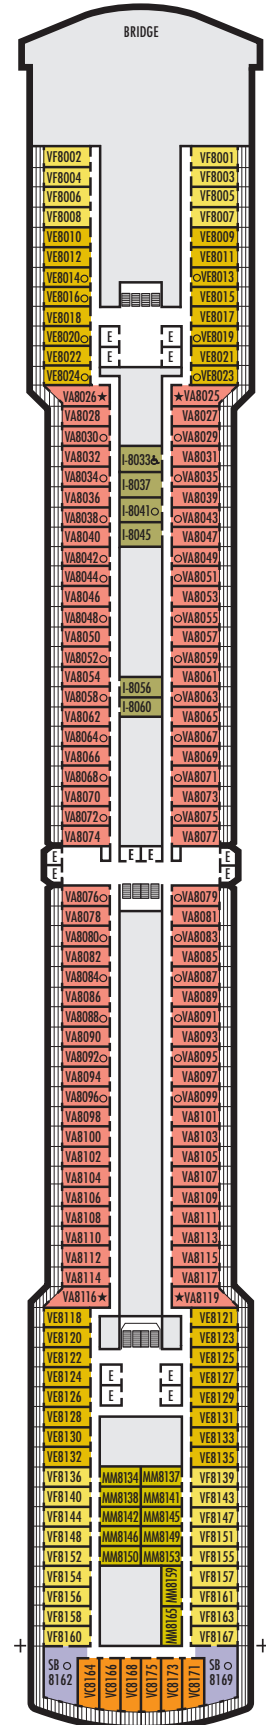

VERANDAH SUITES

SB
Neptune Suites: 2 lower beds convertible to 1 king-size bed, bathroom with dual-sink vanity, full-size whirlpool bath & shower & additional shower stall, large sitting area, dressing room, private verandah, 1 sofa bed for 2 persons, floor-to-ceiling windows.
Approximately 506–590 sq. ft. including verandah.

VERANDAH STATEROOMS

VA **VC** **VE** **VF**
Verandah: 2 lower beds convertible to 1 queen-size bed, bathtub & shower, sitting area, private verandah, floor-to-ceiling windows.
Approximately 213–379 sq. ft. including verandah.

INTERIOR STATEROOMS

I
Large: 2 lower beds convertible to 1 queen-size bed, shower.
Approximately 141–284 sq. ft.

MM
Standard: 2 lower beds convertible to 1 queen-size bed, shower.
Approximately 141–284 sq. ft.