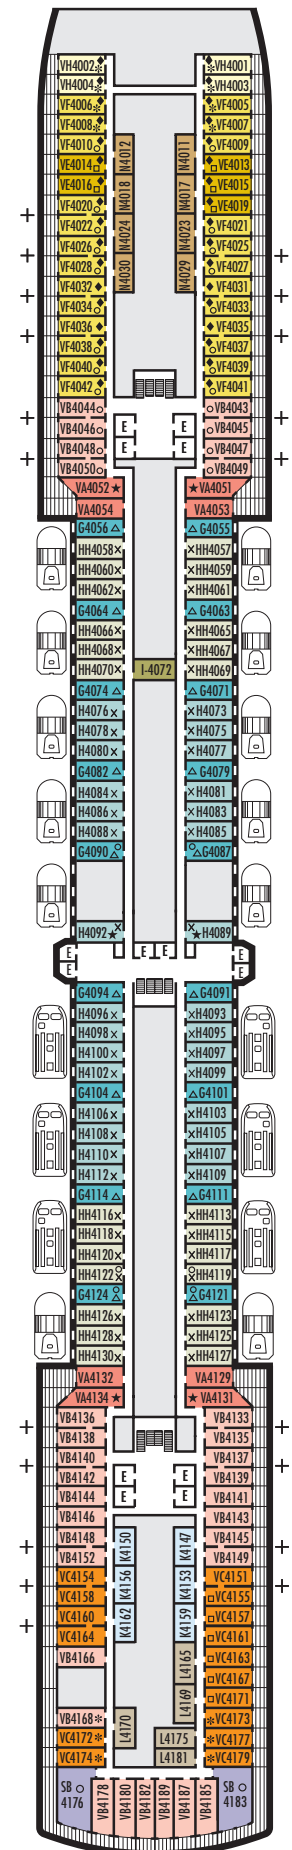

VERANDAH SUITES

SB
Neptune Suites: 2 lower beds convertible to 1 king-size bed, bathroom with dual-sink vanity, full-size whirlpool bath & shower & additional shower stall, large sitting area, dressing room, private verandah, 1 sofa bed for 2 persons, floor-to-ceiling windows.
Approximately 506–590 sq. ft. including verandah.

VERANDAH STATEROOMS

VA VB VC VE VF VH
Verandah: 2 lower beds convertible to 1 queen-size bed, bathtub & shower, sitting area, private verandah, floor-to-ceiling windows.
Approximately 213–379 sq. ft. including verandah.

OCEAN-VIEW STATEROOMS

G H HH
Large: 2 lower beds convertible to 1 queen-size bed, bathtub & shower. All G-category staterooms have partial sea views. All H- & HH-category staterooms have fully obstructed views.
Approximately 169–267 sq. ft.

INTERIOR STATEROOMS

I
Large: 2 lower beds convertible to 1 queen-size bed, shower.
Approximately 141–284 sq. ft.

K
Large or Standard: 2 lower beds convertible to 1 queen-size bed, shower.
Approximately 141–284 sq. ft.

L N
Standard: 2 lower beds convertible to 1 queen-size bed, shower.
Approximately 141–284 sq. ft.

DECK 4—UPPER PROMENADE DECK
Staterooms 4001–4189