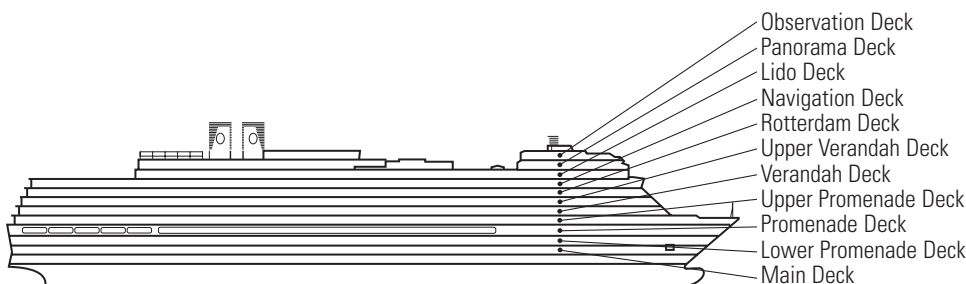

VERANDAH SUITES

■ SB ■ SC

Neptune Suites: 2 lower beds convertible to 1 king-size bed, bathroom with dual-sink vanity, full-size whirlpool bath & shower & additional shower stall, large sitting area, dressing room, private verandah, 1 sofa bed for 2 persons, floor-to-ceiling windows. Approximately 506–590 sq. ft. including verandah.

■ SS ■ SY ■ SZ

Signature Suites: 2 lower beds convertible to 1 queen-size bed, bathroom with dual-sink vanity, full-size whirlpool bath & shower & additional shower stall, large sitting area, private verandah, 1 sofa bed for 1 person, floor-to-ceiling windows. Approximately 273–456 sq. ft. including verandah.

VERANDAH STATEROOMS

■ V ■ VB ■ VC ■ VD

Verandah: 2 lower beds convertible to 1 queen-size bed, bathtub & shower, sitting area, private verandah, floor-to-ceiling windows. Approximately 213–379 sq. ft. including verandah.

OCEAN-VIEW STATEROOMS

■ F

Large: 2 lower beds convertible to 1 queen-size bed, bathtub & shower. Approximately 169–267 sq. ft.

INTERIOR STATEROOMS

■ I

Large: 2 lower beds convertible to 1 queen-size bed, shower. Approximately 141–284 sq. ft.

■ K

Large or Standard: 2 lower beds convertible to 1 queen-size bed, shower. Approximately 141–284 sq. ft.

■ L

Standard: 2 lower beds convertible to 1 queen-size bed, shower. Approximately 141–284 sq. ft.