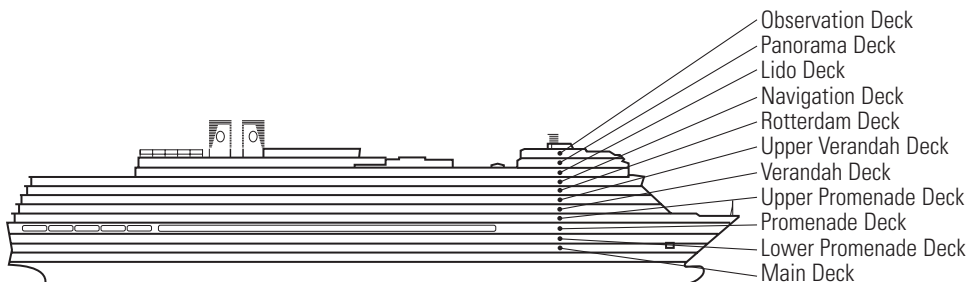

DECK PLANS & STATEROOMS

The deck plans are color-coded by category of stateroom, and the category letter precedes the stateroom number in each room. All staterooms are equipped with interactive LED television with On Demand movies, programming and multichannel music; mini-bar; mini-safe; data port; telephone.

Important Note: Not all staterooms within each category have the same furniture configuration and/or facilities. Appropriate symbols within the rooms on the deck plans describe differences from the stateroom descriptions below.

All information is subject to change.

STATEROOM SYMBOL LEGEND

- Quad (2 lower beds, 1 sofa bed, 1 upper)
- Triple (2 lower beds, 1 sofa bed)
- △ Partial sea view
- × Fully obstructed view
- + Connecting rooms
- Shower only
- ♣ Single sink vanity
- Staterooms have solid steel verandah railings instead of clear-view Plexiglas® railings
- ♿ Staterooms I-8033, VB6002, VB6001, J1074, K1012 & K1011 are fully accessible, roll-in shower only
- ▼ Suites SA7058 & SA7057 are fully accessible with single side approach to the bed, bathtub and roll-in shower. Suites SY5002 & SY5001 are fully accessible with single side approach to the bed, roll-in shower only.
- ★ Staterooms VA8119, VA8116, VA8026, VA8025, V6052, V6049, V5140, V5135, V5054, V5051, VA4134, VA4131, H4092, H4089, VA4052, VA4051, D1100, D1099, C1082 & C1081 are ambulatory accessible, roll-in shower only