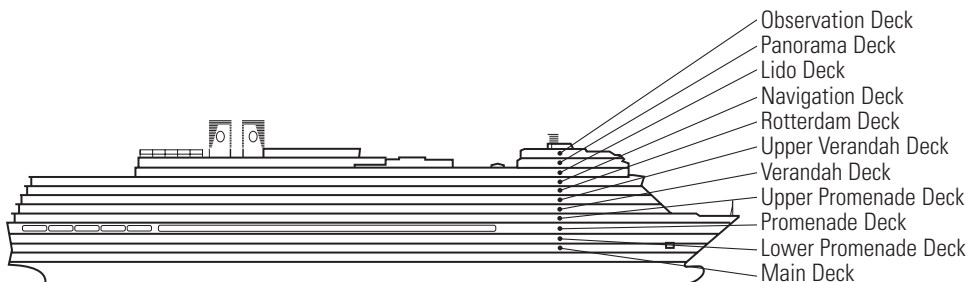

DECK PLANS & STATEROOMS

The deck plans are color-coded by category of stateroom, and the category letter precedes the stateroom number in each room. All staterooms are equipped with interactive LED television with On Demand movies, programming and multichannel music; mini-bar; mini-safe; data port; telephone.

Important Note: Not all staterooms within each category have the same furniture configuration and/or facilities. Appropriate symbols within the rooms on the deck plans describe differences from the stateroom descriptions below.

All information is subject to change.

STATEROOM SYMBOL LEGEND

- Quad (2 lower beds, 1 sofa bed, 1 upper)
- Triple (2 lower beds, 1 sofa bed)
- △ Partial sea view
- × Fully obstructed view
- + Connecting rooms
- Shower only
- ♣ Single sink vanity
- Staterooms have solid steel verandah railings instead of clear-view Plexiglas® railings
- ♿ Staterooms I-8033, VB6002, VB6001, J1074, K1012 & K1011 are fully accessible, roll-in shower only
- ▼ Suites SA7058 & SA7057 are fully accessible with single side approach to the bed, bathtub and roll-in shower. Suites SY5002 & SY5001 are fully accessible with single side approach to the bed, roll-in shower only.
- ★ Staterooms VA8119, VA8116, VA8026, VA8025, V6052, V6049, V5140, V5135, V5054, V5051, VA4134, VA4131, H4092, H4089, VA4052, VA4051, D1100, D1099, C1082 & C1081 are ambulatory accessible, roll-in shower only