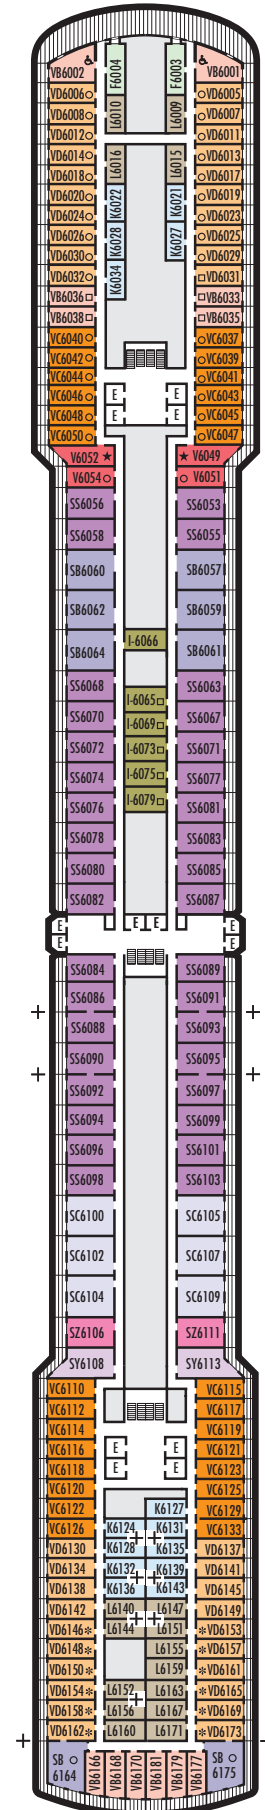

All information is subject to change.

STATEROOM SYMBOL LEGEND

- Quad (2 lower beds, 1 sofa bed, 1 upper)
- Triple (2 lower beds, 1 sofa bed)
- △ Partial sea view
- × Fully obstructed view
- + Connecting rooms
- * Shower only
- ♣ Single sink vanity
- ◆ Staterooms have solid steel verandah railings instead of clear-view Plexiglas® railings
- ♿ Staterooms I-8033, VB6002, VB6001, J1074, K1012 & K1011 are fully accessible, roll-in shower only
- ▼ Suites SA7058 & SA7057 are fully accessible with single side approach to the bed, bathtub and roll-in shower. Suites SY5002 & SY5001 are fully accessible with single side approach to the bed, roll-in shower only.
- ★ Staterooms VA8119, VA8116, VA8026, VA8025, V6052, V6049, V5140, V5135, V5054, V5051, VA4134, VA4131, H4092, H4089, VA4052, VA4051, D1100, D1099, C1082 & C1081 are ambulatory accessible, roll-in shower only

VERANDAH STATEROOMS

VA VB VC VE VF VH
Verandah: 2 lower beds convertible to 1 queen-size bed, bathtub & shower, sitting area, private verandah, floor-to-ceiling windows.
Approximately 213–379 sq. ft. including verandah.

INTERIOR STATEROOMS

I
Large: 2 lower beds convertible to 1 queen-size bed, shower.
Approximately 141–284 sq. ft.

K
Large or Standard: 2 lower beds convertible to 1 queen-size bed, shower.
Approximately 141–284 sq. ft.

■ K

Large or Standard: 2 lower beds convertible to 1 queen-size bed, shower. Approximately 141–284 sq. ft.

■ L

Standard: 2 lower beds convertible to 1 queen-size bed, shower. Approximately 141–284 sq. ft.