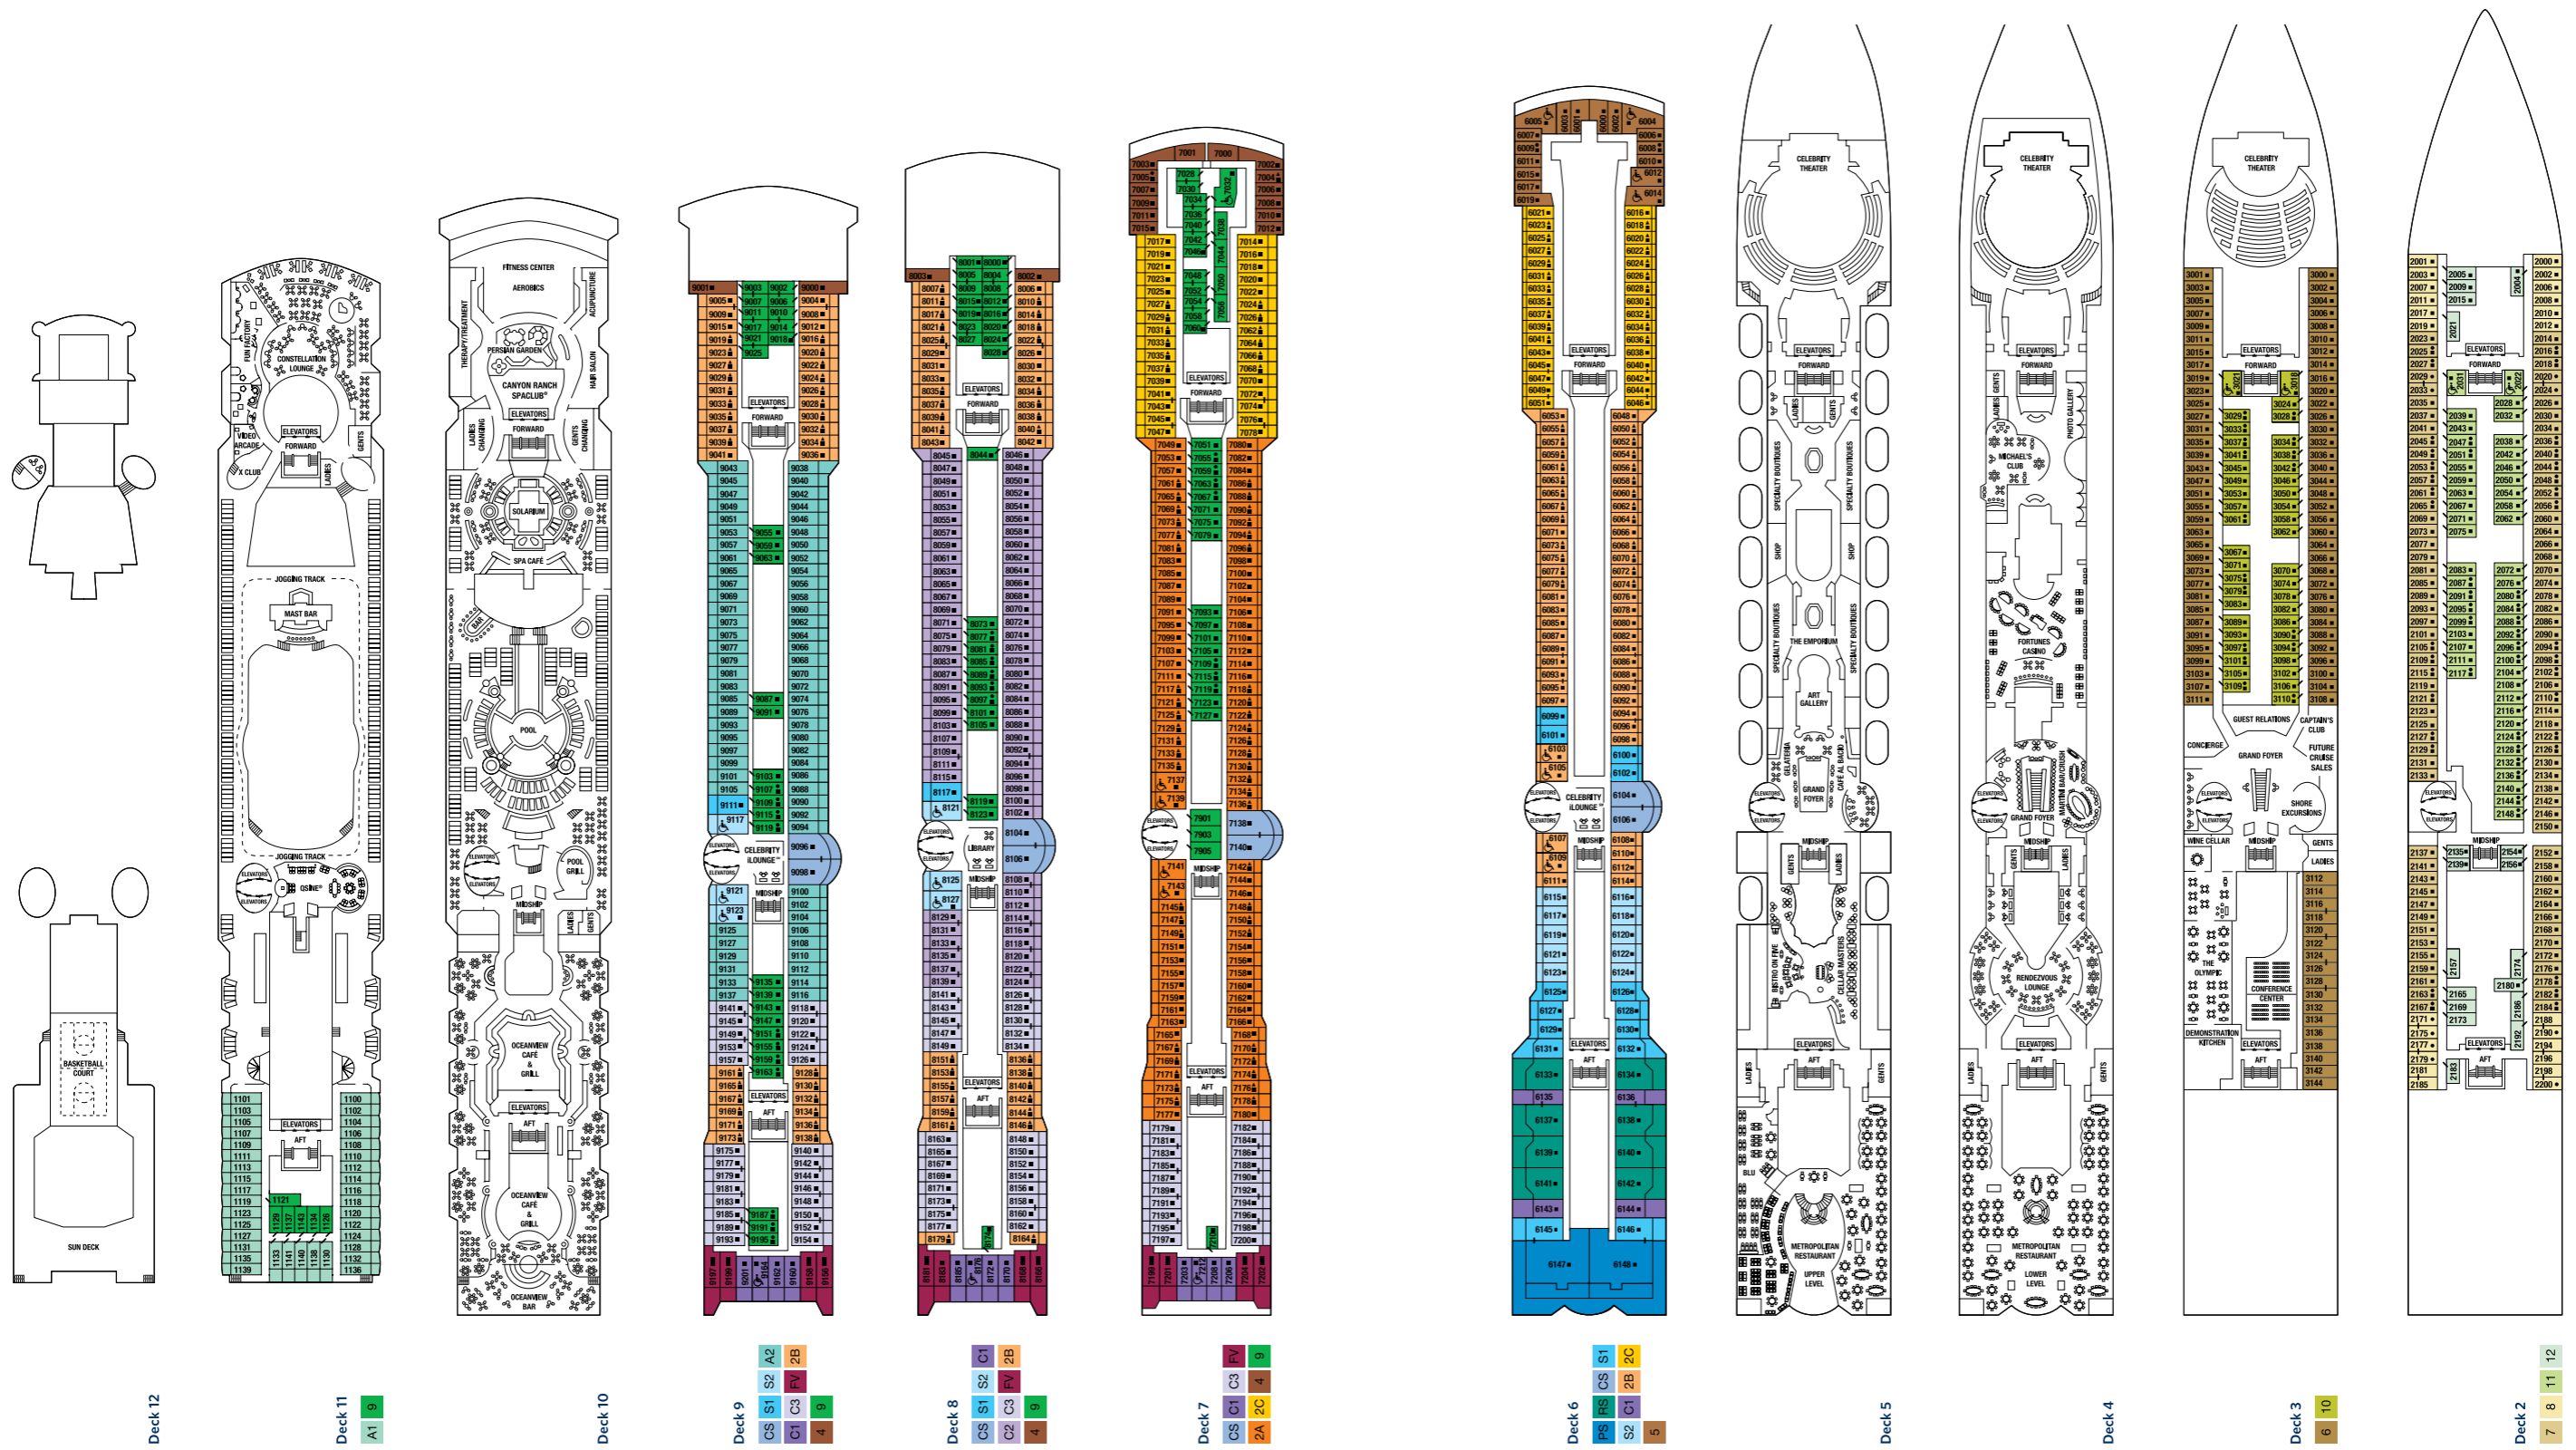

Celebrity Millennium® Deck Plans

Celebrity Millennium®
 Occupancy: 2,158
 Tonnage: 90,940
 Length: 965 ft (324 m)
 Electric Current: 110/220AC
 Ship's Registry: Malta
 Entered Service: 2000
 Refurbished: 2012

Staterooms 7014, 7016, 8047, 8048, 8049, 8050, 8051, 8052, 8053, 8054, 9040, 9042, 9044, 9045, 9046, 9047 and 9049 have partially obstructed views. Staterooms 6102, 6108, 7136, 7142, 8102, 8108, 9094 and 9100 have smaller balconies that are semi-private. Staterooms 8121, 8125, 8127, 9117, 9121, and 9123 have roll-in showers, no bathtubs. Suites 6145 and 6146 feature standard glass doors to balcony. Medical Facility is located midship on Deck 1 (not shown).

Deck plan shown is Celebrity Millennium, which represents an example of a Millennium Class ship. Facilities and venues may vary by ship. The deck plan is designed to give an overview of the layout of a typical Millennium Class ship, indicating the location of facilities and staterooms by stateroom number. The deck plan is not an exact blueprint or to scale, and is subject to change. Should you have specific needs or require additional information regarding a particular stateroom, please contact our Reservations Department, your travel agent or cruise specialist.

- 6 Ocean View Stateroom 6
- 7 Ocean View Stateroom 7
- 8 Ocean View Stateroom 8
- 9 Ocean View Stateroom 9
- 10 Inside Stateroom 10
- 11 Inside Stateroom 11
- 12 Inside Stateroom 12

- Deck Numbers Reflect Upper Guest Levels
- Convertible Sofa Bed
 - ▲ One Upper Berth
 - Two Upper Berths
 - ┆ Connecting Staterooms
 - ┆ Inside Stateroom Door Location
 - ♿ Wheelchair Accessible Stateroom/ Suite Featuring Roll-In Shower